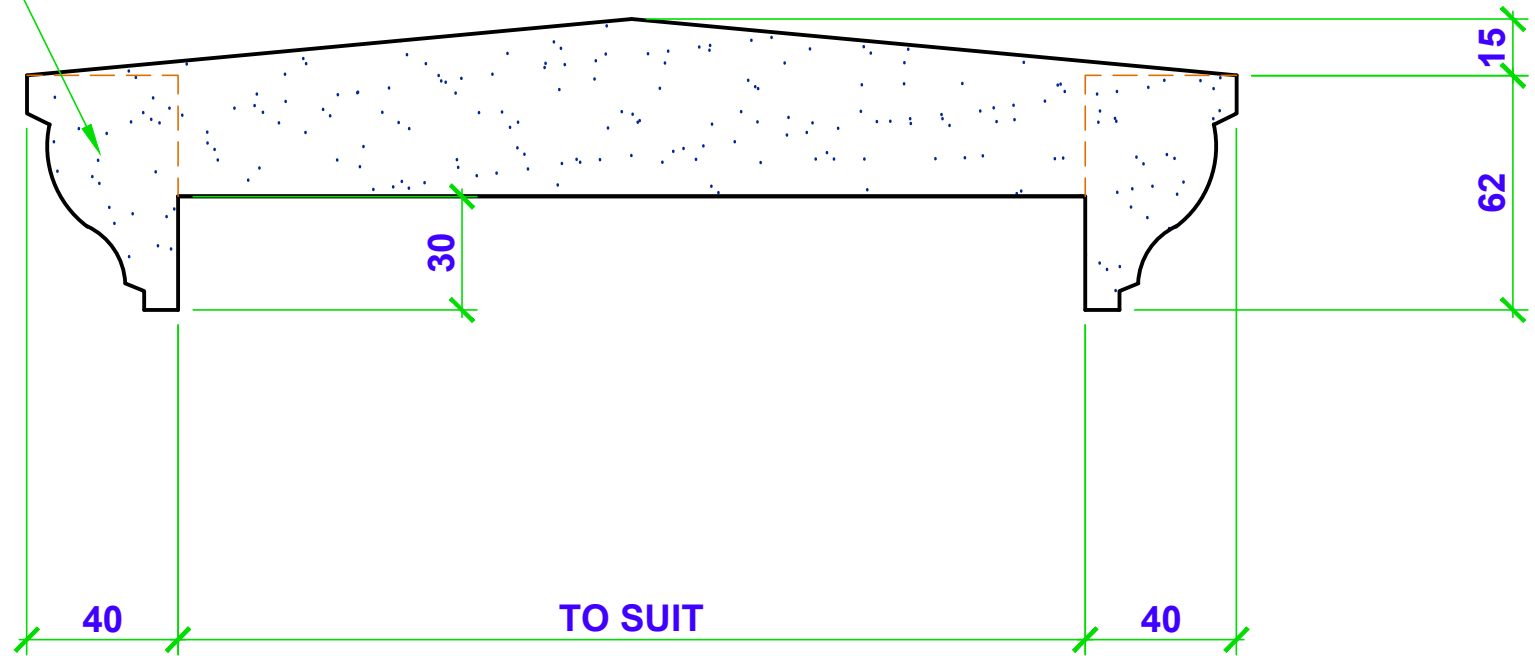

#3094

CUSTOMER:

O/N:

DWG NO
FENCE CAPPING 3094

DRAWN BY:
ROMAN MELNYCHUK

DATE:
01/06/2014

SCALE
1:2

Unitex®